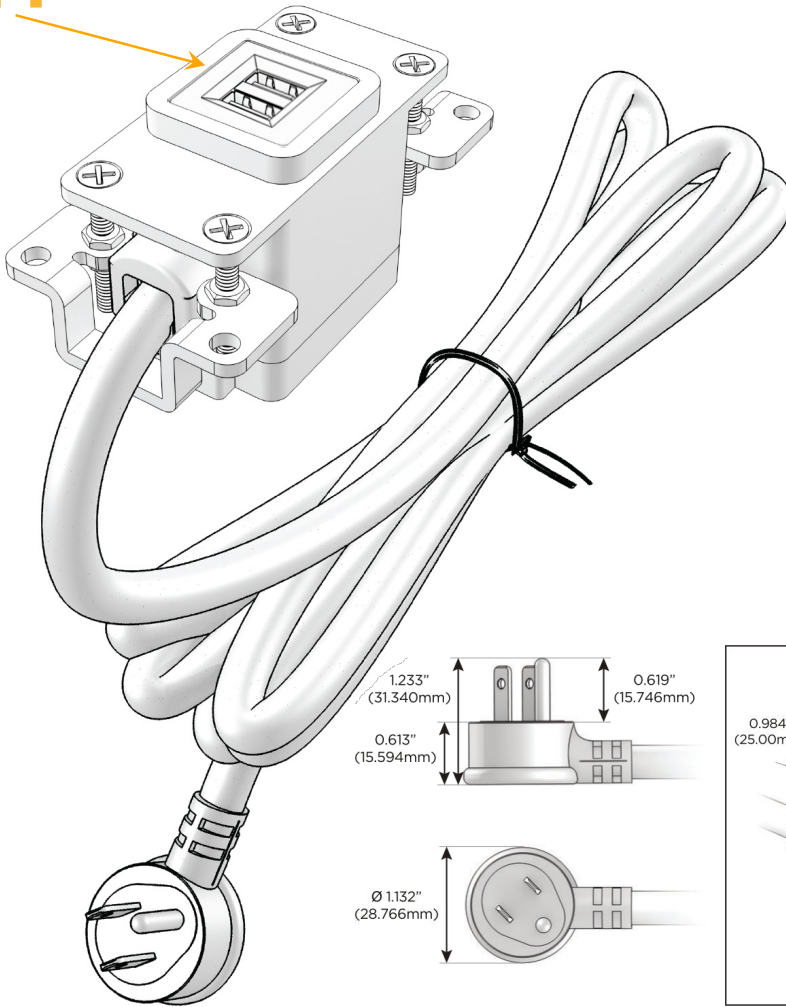

M-POWER-1T

AC POWER & DATA CONNECTIVITY SOLUTION

M-POWER-1TW-M-APAB

Specs:

Modules/Ports:

- **M** Double USB-A (Fast Charging Ports - 18W)

Distributed by

Mormax Company, Inc.

8 Westchester Plaza

Elmsford, NY 10523

914-699-0101

sales@mormax.com

mormax.com

M