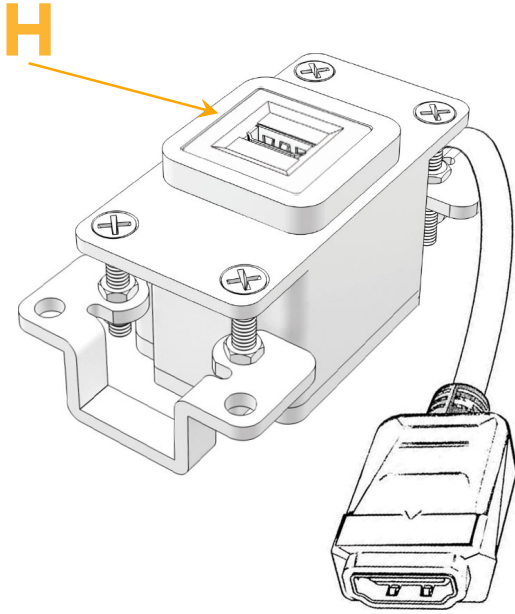

M-POWER-1T

AC POWER & DATA CONNECTIVITY SOLUTION

M-POWER-1TW-H-WB

Specs:

Modules/Ports:

H HDMI

Distributed by

Mormax Company, Inc.

8 Westchester Plaza

Elmsford, NY 10523

914-699-0101

sales@mormax.com

mormax.com