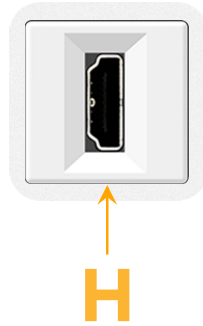

Features:

Module/Port Options:

- **A** Tamper Resistant AC Receptacle
- **E** USB-A & USB-C (20W)
- **M** Double USB-A (Fast Charging Ports - 18W)
- **H** HDMI
- **6** CAT 6
- **12** RJ 12
- **X** Switched AC
- **Y** 3-Way Switch (Low Voltage)
- **V** USB-C (45W High Speed Charging Port)
- **S** USB-C (25W High Speed Charging Port)
- **R** Switched AC (Rocker Switch)
- **D** Dimmer Switch

Plug:

Supplied with Low Profile Flat 45° Angle 120 VAC Plug

Optional Standard Straight 120 VAC Plug

Optional Straight 120 VAC Pass-through Plug

- CLEAN, COMPACT DESIGN
- STREAMLINED
- LOW PROFILE
- SIDE-EXITING CORDS
- PLUG & PLAY
- 6' AC CORD & PLUG (FLAT PLUG STANDARD)
- CUSTOMIZABLE CONFIGURATIONS AND FINISHES
- UL LISTED FOR MOUNTING IN FURNITURE
- 15A