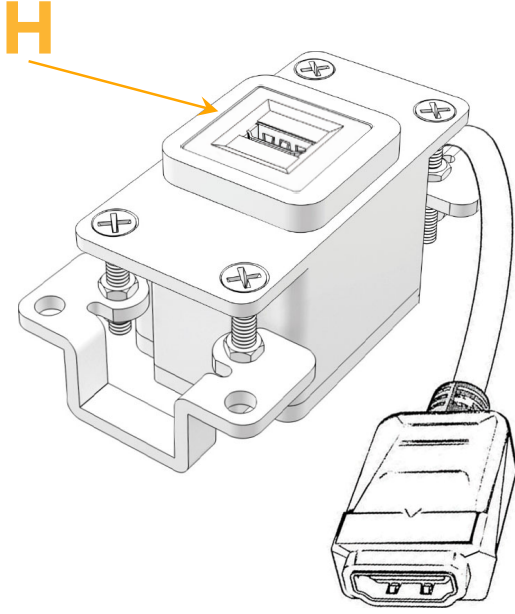

M-POWER-1T

AC POWER & DATA CONNECTIVITY SOLUTION

M-POWER-1TW-H-SAB

Specs:

Modules/Ports:

H HDMI

Distributed by

Mormax Company, Inc.

8 Westchester Plaza

Elmsford, NY 10523

914-699-0101

sales@mormax.com

mormax.com