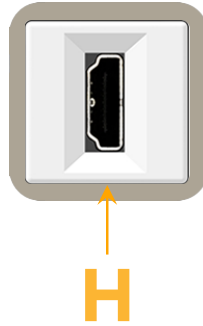

Bezel Finish: **SATIN NICKEL (ABS)**

Custom Finishes Available M-POWER-1TW-H-SAB

Features:

Module/Port Options:

- A** Tamper Resistant AC Receptacle
- E** USB-A & USB-C (20W)
- M** Double USB-A (Fast Charging Ports - 18W)
- H** HDMI
- 6** CAT 6
- 12** RJ 12
- X** Switched AC
- Y** 3-Way Switch (Low Voltage)
- V** USB-C (45W High Speed Charging Port)
- S** USB-C (25W High Speed Charging Port)
- R** Switched AC (Rocker Switch)
- D** Dimmer Switch

Plug:

Supplied with Low Profile Flat 45° Angle 120 VAC Plug

Optional Standard Straight 120 VAC Plug

Optional Straight 120 VAC Pass-through Plug

- CLEAN, COMPACT DESIGN
- STREAMLINED
- LOW PROFILE
- SIDE-EXITING CORDS
- PLUG & PLAY
- 6' AC CORD & PLUG (FLAT PLUG STANDARD)
- CUSTOMIZABLE CONFIGURATIONS AND FINISHES
- UL LISTED FOR MOUNTING IN FURNITURE
- 15A