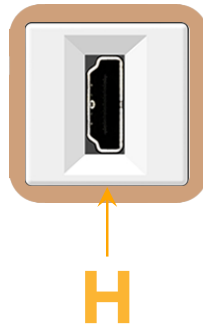

Features:

Module/Port Options:

- **A** Tamper Resistant AC Receptacle
- **E** USB-A & USB-C (20W)
- **M** Double USB-A (Fast Charging Ports - 18W)
- **H** HDMI
- **6** CAT 6
- **12** RJ 12
- **X** Switched AC
- **Y** 3-Way Switch (Low Voltage)
- **V** USB-C (45W High Speed Charging Port)
- **S** USB-C (25W High Speed Charging Port)
- **R** Switched AC (Rocker Switch)
- **D** Dimmer Switch

Plug:

Supplied with Low Profile Flat 45° Angle 120 VAC Plug

Optional Standard Straight 120 VAC Plug

Optional Straight 120 VAC Pass-through Plug

- CLEAN, COMPACT DESIGN
- STREAMLINED
- LOW PROFILE
- SIDE-EXITING CORDS
- PLUG & PLAY
- 6' AC CORD & PLUG (FLAT PLUG STANDARD)
- CUSTOMIZABLE CONFIGURATIONS AND FINISHES
- UL LISTED FOR MOUNTING IN FURNITURE
- 15A