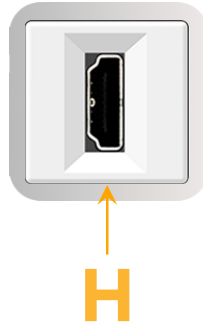

Bezel Finish: **CHROME (ABS)**

Custom Finishes Available M-POWER-1TW-H-CRAB

Features:

Module/Port Options:

- A** Tamper Resistant AC Receptacle
- E** USB-A & USB-C (20W)
- M** Double USB-A (Fast Charging Ports - 18W)
- H** HDMI
- 6** CAT 6
- 12** RJ 12
- X** Switched AC
- Y** 3-Way Switch (Low Voltage)
- V** USB-C (45W High Speed Charging Port)
- S** USB-C (25W High Speed Charging Port)
- R** Switched AC (Rocker Switch)
- D** Dimmer Switch

Plug:

Supplied with Low Profile Flat 45° Angle 120 VAC Plug

Optional Standard Straight 120 VAC Plug

Optional Straight 120 VAC Pass-through Plug

- CLEAN, COMPACT DESIGN
- STREAMLINED
- LOW PROFILE
- SIDE-EXITING CORDS
- PLUG & PLAY
- 6' AC CORD & PLUG (FLAT PLUG STANDARD)
- CUSTOMIZABLE CONFIGURATIONS AND FINISHES
- UL LISTED FOR MOUNTING IN FURNITURE
- 15A