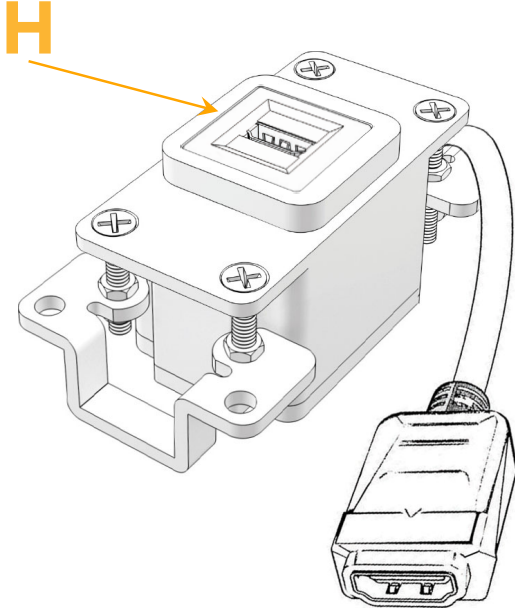

M-POWER-1T

AC POWER & DATA CONNECTIVITY SOLUTION

M-POWER-1TW-H-CHAB

Specs:

Modules/Ports:

H HDMI

Distributed by

Mormax Company, Inc.

8 Westchester Plaza

Elmsford, NY 10523

914-699-0101

sales@mormax.com

mormax.com