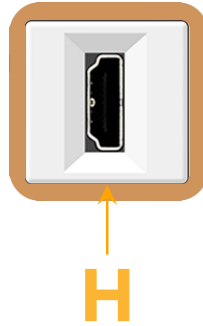

M-POWER-1T

AC POWER & DATA CONNECTIVITY SOLUTION

M-POWER-1TW-H-CB

Distributed by

Mormax Company, Inc.

8 Westchester Plaza

Elmsford, NY 10523

914-699-0101

sales@mormax.com

mormax.com

Metro Light & Power's line of power & data solutions offers sophisticated design elements combined with greater ease of installation. Streamlined and low-profile, enhanced by side-exiting cords, our outlets advance the industry with their cutting edge look and feel. We believe flexibility is key, and we provide a variety of mounting options, including the ability to mount in limited spaces. Our outlets are available in many finishes and configurations, in addition to a custom color and finish capability for our clients.

Bezel Finish: **SOLID COPPER**

Custom Finishes Available M-POWER-1TW-H-CB

Features:

Module/Port Options:

- **A** Tamper Resistant AC Receptacle
- **E** USB-A & USB-C (20W)
- **M** Double USB-A (Fast Charging Ports - 18W)
- **H** HDMI
- **6** CAT 6
- **12** RJ 12
- **X** Switched AC
- **Y** 3-Way Switch (Low Voltage)
- **V** USB-C (45W High Speed Charging Port)
- **S** USB-C (25W High Speed Charging Port)
- **R** Switched AC (Rocker Switch)
- **D** Dimmer Switch

Plug:

Supplied with Low Profile Flat 45° Angle 120 VAC Plug

Optional Standard Straight 120 VAC Plug

Optional Straight 120 VAC Pass-through Plug

- CLEAN, COMPACT DESIGN
- STREAMLINED
- LOW PROFILE
- SIDE-EXITING CORDS
- PLUG & PLAY
- 6' AC CORD & PLUG (FLAT PLUG STANDARD)
- CUSTOMIZABLE CONFIGURATIONS AND FINISHES
- UL LISTED FOR MOUNTING IN FURNITURE
- 15A