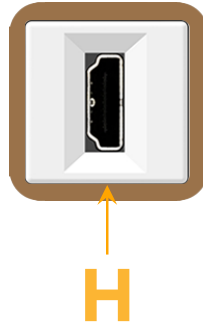

Bezel Finish: **ARCHITECTURAL BRONZE (ABS)**

Custom Finishes Available M-POWER-1TW-H-BZ5AB

Features:

Module/Port Options:

- A** Tamper Resistant AC Receptacle
- E** USB-A & USB-C (20W)
- M** Double USB-A (Fast Charging Ports - 18W)
- H** HDMI
- 6** CAT 6
- 12** RJ 12
- X** Switched AC
- Y** 3-Way Switch (Low Voltage)
- V** USB-C (45W High Speed Charging Port)
- S** USB-C (25W High Speed Charging Port)
- R** Switched AC (Rocker Switch)
- D** Dimmer Switch

Plug:

Supplied with Low Profile Flat 45° Angle 120 VAC Plug

Optional Standard Straight 120 VAC Plug

Optional Straight 120 VAC Pass-through Plug

- CLEAN, COMPACT DESIGN
- STREAMLINED
- LOW PROFILE
- SIDE-EXITING CORDS
- PLUG & PLAY
- 6' AC CORD & PLUG (FLAT PLUG STANDARD)
- CUSTOMIZABLE CONFIGURATIONS AND FINISHES
- UL LISTED FOR MOUNTING IN FURNITURE
- 15A