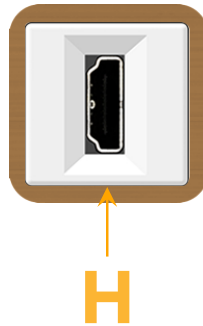

Features:

Module/Port Options:

- **A** Tamper Resistant AC Receptacle
- **E** USB-A & USB-C (20W)
- **M** Double USB-A (Fast Charging Ports - 18W)
- **H** HDMI
- **6** CAT 6
- **12** RJ 12
- **X** Switched AC
- **Y** 3-Way Switch (Low Voltage)
- **V** USB-C (45W High Speed Charging Port)
- **S** USB-C (25W High Speed Charging Port)
- **R** Switched AC (Rocker Switch)
- **D** Dimmer Switch

Plug:

Supplied with Low Profile Flat 45° Angle 120 VAC Plug

Optional Standard Straight 120 VAC Plug

Optional Straight 120 VAC Pass-through Plug

- CLEAN, COMPACT DESIGN
- STREAMLINED
- LOW PROFILE
- SIDE-EXITING CORDS
- PLUG & PLAY
- 6' AC CORD & PLUG (FLAT PLUG STANDARD)
- CUSTOMIZABLE CONFIGURATIONS AND FINISHES
- UL LISTED FOR MOUNTING IN FURNITURE
- 15A