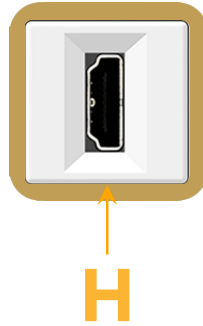

Bezel Finish: **SOLID BRASS**
Custom Finishes Available M-POWER-1TW-H-BRB

Features:

Module/Port Options:

- A** Tamper Resistant AC Receptacle
- E** USB-A & USB-C (20W)
- M** Double USB-A (Fast Charging Ports - 18W)
- H** HDMI
- 6** CAT 6
- 12** RJ 12
- X** Switched AC
- Y** 3-Way Switch (Low Voltage)
- V** USB-C (45W High Speed Charging Port)
- S** USB-C (25W High Speed Charging Port)
- R** Switched AC (Rocker Switch)
- D** Dimmer Switch

Plug:

Supplied with Low Profile Flat 45° Angle 120 VAC Plug

Optional Standard Straight 120 VAC Plug

Optional Straight 120 VAC Pass-through Plug

- CLEAN, COMPACT DESIGN
- STREAMLINED
- LOW PROFILE
- SIDE-EXITING CORDS
- PLUG & PLAY
- 6' AC CORD & PLUG (FLAT PLUG STANDARD)
- CUSTOMIZABLE CONFIGURATIONS AND FINISHES
- UL LISTED FOR MOUNTING IN FURNITURE
- 15A