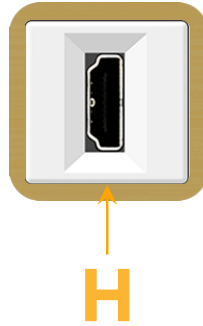

Bezel Finish: **SOLID BRASS BRUSHED**

Custom Finishes Available M-POWER-1TW-H-BR4B

Features:

Module/Port Options:

- A** Tamper Resistant AC Receptacle
- E** USB-A & USB-C (20W)
- M** Double USB-A (Fast Charging Ports - 18W)
- H** HDMI
- 6** CAT 6
- 12** RJ 12
- X** Switched AC
- Y** 3-Way Switch (Low Voltage)
- V** USB-C (45W High Speed Charging Port)
- S** USB-C (25W High Speed Charging Port)
- R** Switched AC (Rocker Switch)
- D** Dimmer Switch

Plug:

Supplied with Low Profile Flat 45° Angle 120 VAC Plug

Optional Standard Straight 120 VAC Plug

Optional Straight 120 VAC Pass-through Plug

- CLEAN, COMPACT DESIGN
- STREAMLINED
- LOW PROFILE
- SIDE-EXITING CORDS
- PLUG & PLAY
- 6' AC CORD & PLUG (FLAT PLUG STANDARD)
- CUSTOMIZABLE CONFIGURATIONS AND FINISHES
- UL LISTED FOR MOUNTING IN FURNITURE
- 15A