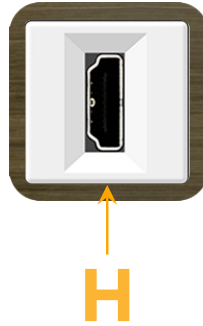

M-POWER-1T

AC POWER & DATA CONNECTIVITY SOLUTION

M-POWER-1TW-H-APAB

Distributed by

Mormax Company, Inc.

8 Westchester Plaza

Elmsford, NY 10523

914-699-0101

sales@mormax.com

mormax.com

Metro Light & Power's line of power & data solutions offers sophisticated design elements combined with greater ease of installation. Streamlined and low-profile, enhanced by side-exiting cords, our outlets advance the industry with their cutting edge look and feel. We believe flexibility is key, and we provide a variety of mounting options, including the ability to mount in limited spaces. Our outlets are available in many finishes and configurations, in addition to a custom color and finish capability for our clients.

Bezel Finish: **SPECIAL ANTIQUE BRONZE (ABS)**

Custom Finishes Available M-POWER-1TW-H-APAB

Features:

Module/Port Options:

- **A** Tamper Resistant AC Receptacle
- **E** USB-A & USB-C (20W)
- **M** Double USB-A (Fast Charging Ports - 18W)
- **H** HDMI
- **6** CAT 6
- **12** RJ 12
- **X** Switched AC
- **Y** 3-Way Switch (Low Voltage)
- **V** USB-C (45W High Speed Charging Port)
- **S** USB-C (25W High Speed Charging Port)
- **R** Switched AC (Rocker Switch)
- **D** Dimmer Switch

Plug:

Supplied with Low Profile Flat 45° Angle 120 VAC Plug

Optional Standard Straight 120 VAC Plug

Optional Straight 120 VAC Pass-through Plug

- CLEAN, COMPACT DESIGN
- STREAMLINED
- LOW PROFILE
- SIDE-EXITING CORDS
- PLUG & PLAY
- 6' AC CORD & PLUG (FLAT PLUG STANDARD)
- CUSTOMIZABLE CONFIGURATIONS AND FINISHES
- UL LISTED FOR MOUNTING IN FURNITURE
- 15A