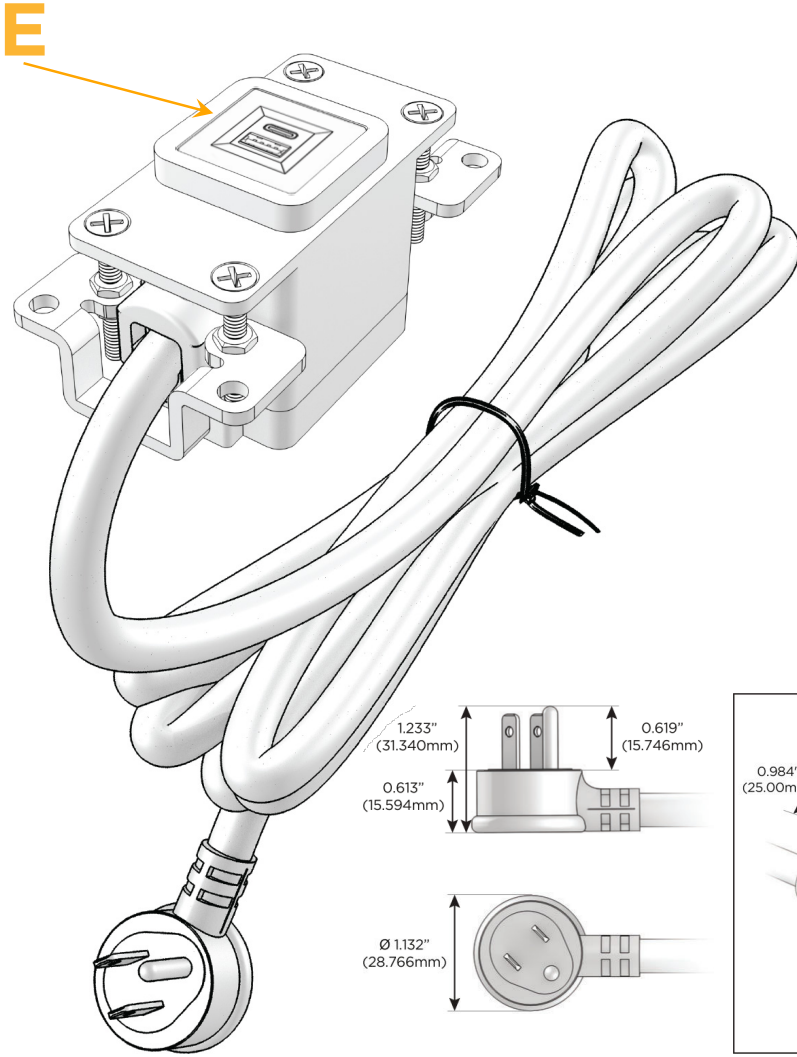

M-POWER-1T

AC POWER & DATA CONNECTIVITY SOLUTION

M-POWER-1TW-E-WAB

Specs:

Modules/Ports:

- E USB-A & USB-C (20W)

Distributed by

Mormax Company, Inc.

8 Westchester Plaza

Elmsford, NY 10523

914-699-0101

sales@mormax.com

mormax.com