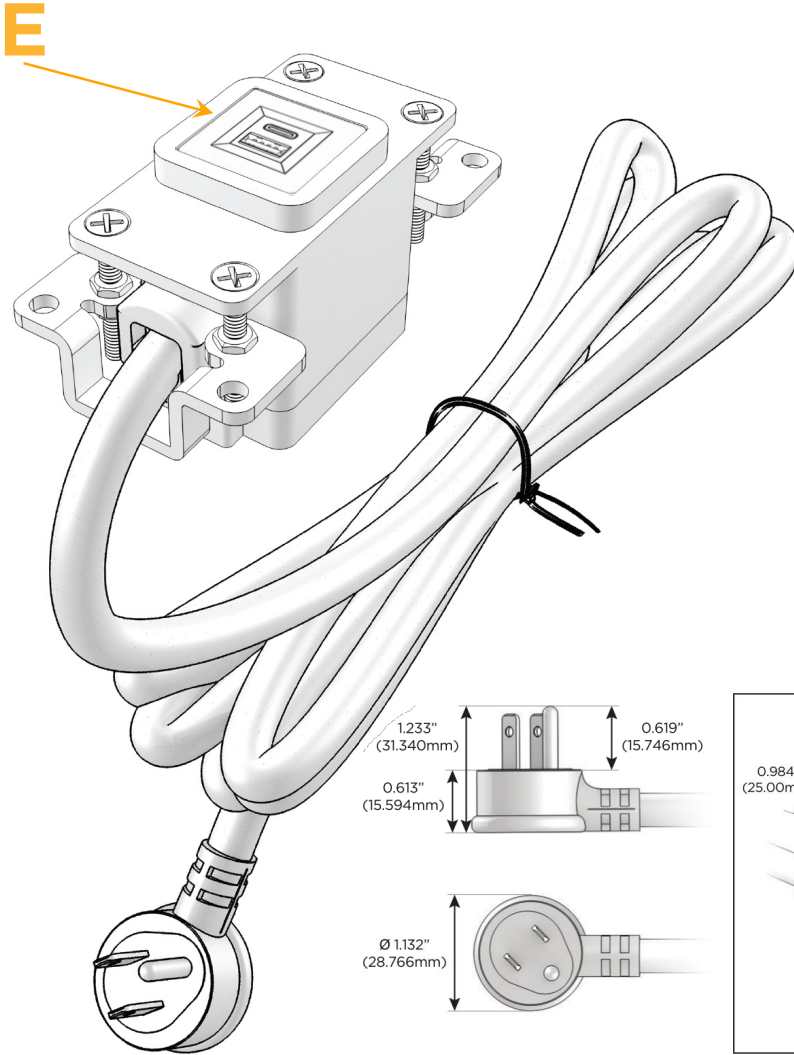

M-POWER-1T

AC POWER & DATA CONNECTIVITY SOLUTION

M-POWER-1TW-E-CRAB

Specs:

Modules/Ports:

- E USB-A & USB-C (20W)

Distributed by

Mormax Company, Inc.

8 Westchester Plaza

Elmsford, NY 10523

914-699-0101

sales@mormax.com

mormax.com