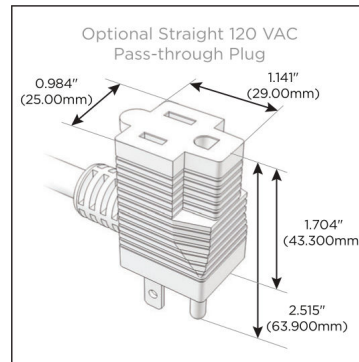

M-POWER-1T

AC POWER & DATA CONNECTIVITY SOLUTION

M-POWER-1TW-E-CRAB

Specs:

Modules/Ports:

- E USB-A & USB-C (20W)

Distributed by

Mormax Company, Inc.

8 Westchester Plaza

Elmsford, NY 10523

914-699-0101

sales@mormax.com

mormax.com