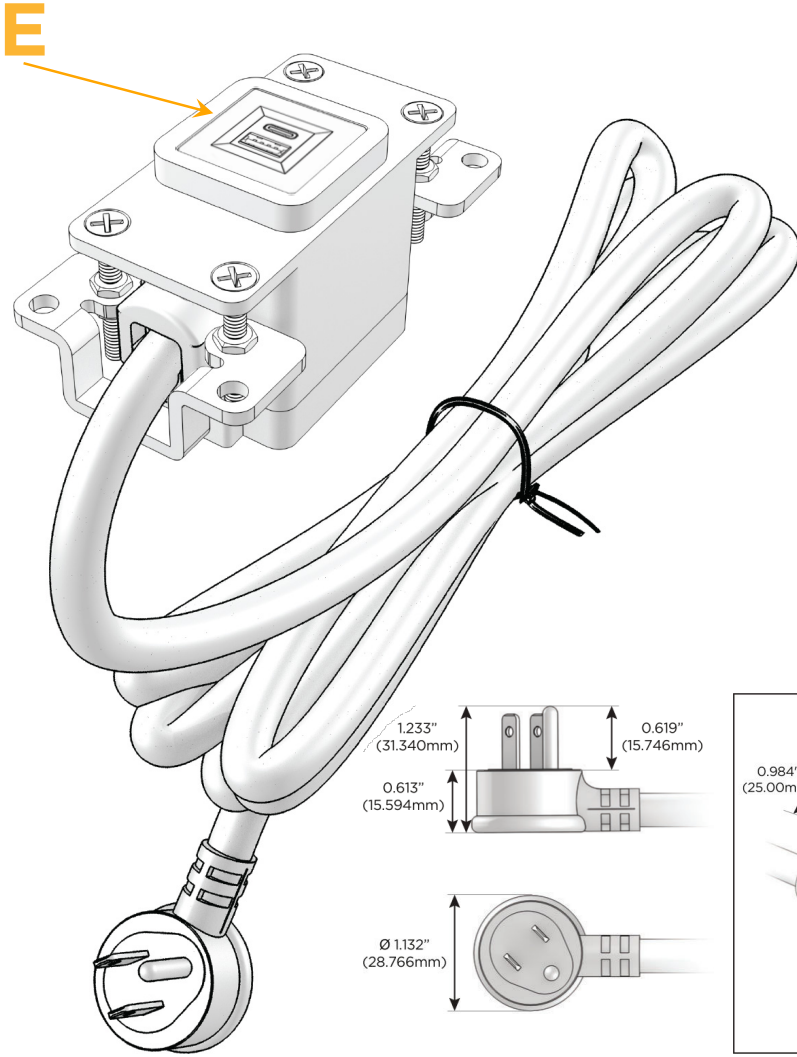

M-POWER-1T

AC POWER & DATA CONNECTIVITY SOLUTION

M-POWER-1TW-E-CHAB

Specs:

Modules/Ports:

- E USB-A & USB-C (20W)

Distributed by

Mormax Company, Inc.

8 Westchester Plaza

Elmsford, NY 10523

914-699-0101

sales@mormax.com

mormax.com