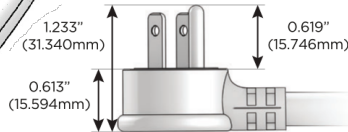

M-POWER-1T

AC POWER & DATA CONNECTIVITY SOLUTION

M-POWER-1TW-E-BZ5AB

Specs:

Modules/Ports:

- E USB-A & USB-C (20W)

Distributed by

Mormax Company, Inc.

8 Westchester Plaza

Elmsford, NY 10523

914-699-0101

sales@mormax.com

mormax.com

TOP