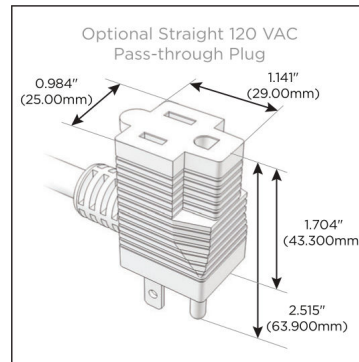

M-POWER-1T

AC POWER & DATA CONNECTIVITY SOLUTION

M-POWER-1TW-E-BZ5AB

Specs:

Modules/Ports:

- E USB-A & USB-C (20W)

Distributed by

Mormax Company, Inc.

8 Westchester Plaza

Elmsford, NY 10523

914-699-0101

sales@mormax.com

mormax.com