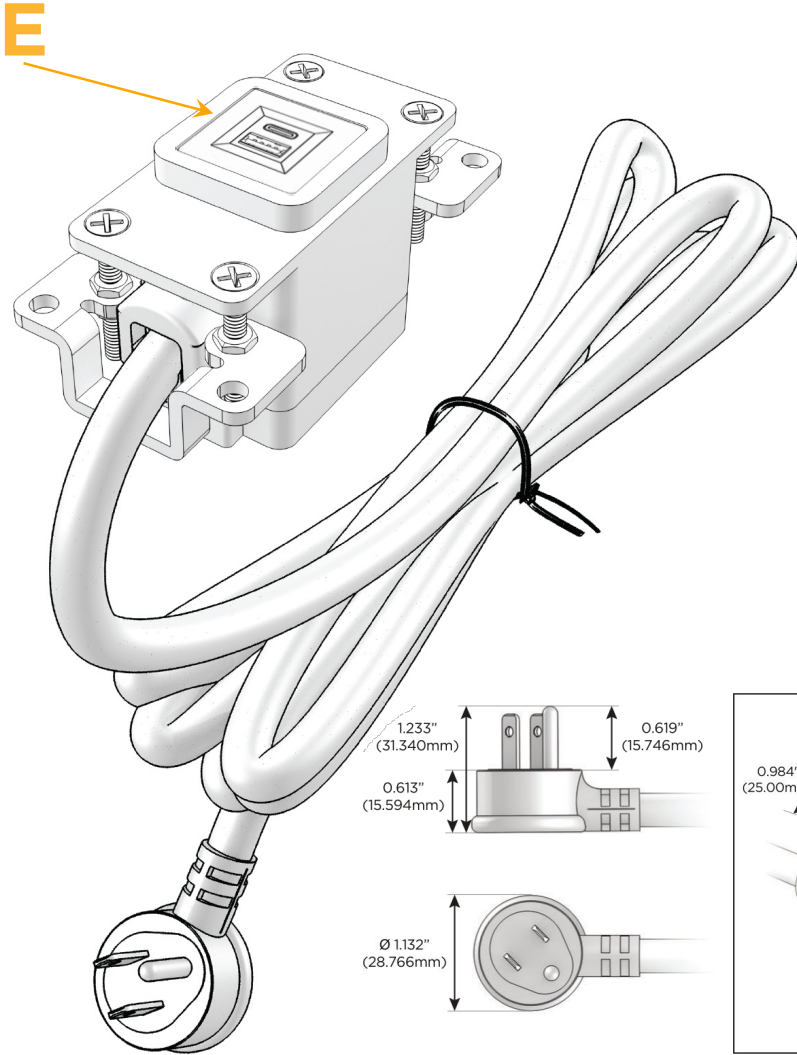

M-POWER-1T

AC POWER & DATA CONNECTIVITY SOLUTION

M-POWER-1TW-E-BZ5AB

Specs:

Modules/Ports:

- E USB-A & USB-C (20W)

Distributed by

Mormax Company, Inc.

8 Westchester Plaza

Elmsford, NY 10523

914-699-0101

sales@mormax.com

mormax.com