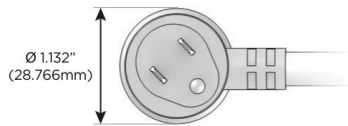

M-POWER-1T

AC POWER & DATA CONNECTIVITY SOLUTION

M-POWER-1TW-E-BZ5AB

Specs:

Modules/Ports:

- E USB-A & USB-C (20W)

Distributed by

Mormax Company, Inc.

8 Westchester Plaza

Elmsford, NY 10523

914-699-0101

sales@mormax.com

mormax.com

TOP