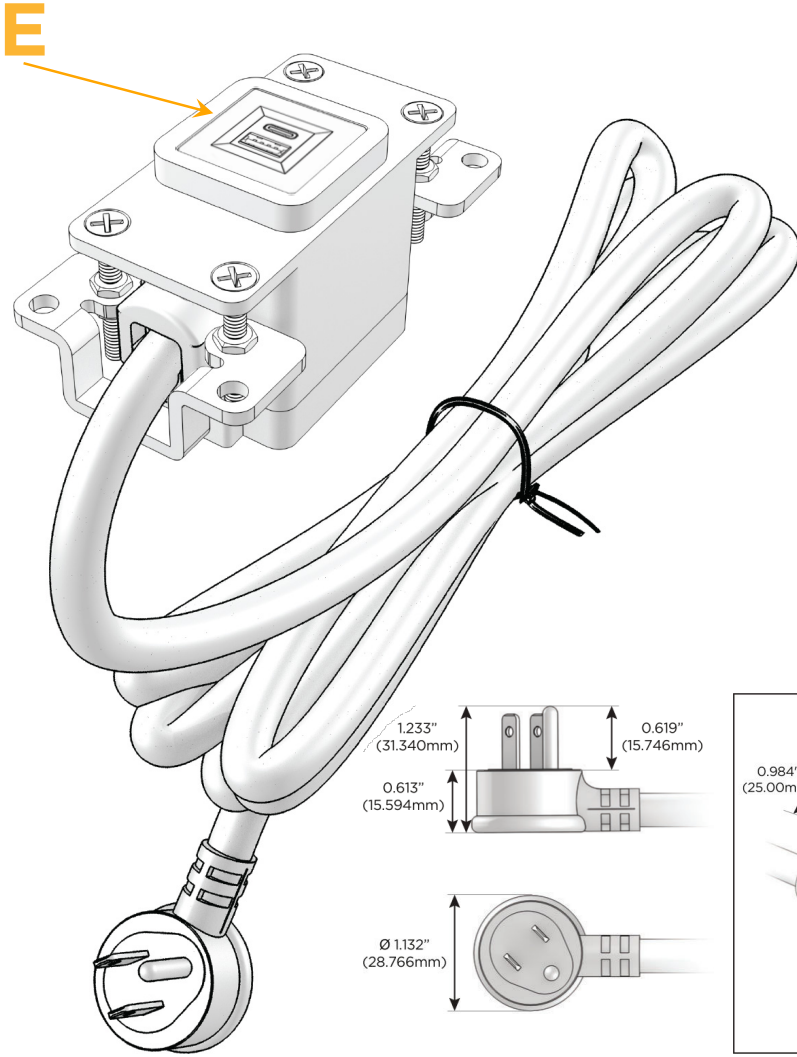

M-POWER-1T

AC POWER & DATA CONNECTIVITY SOLUTION

M-POWER-1TW-E-BRAAB

Specs:

Modules/Ports:

- E USB-A & USB-C (20W)

Distributed by

Mormax Company, Inc.

8 Westchester Plaza

Elmsford, NY 10523

914-699-0101

sales@mormax.com

mormax.com