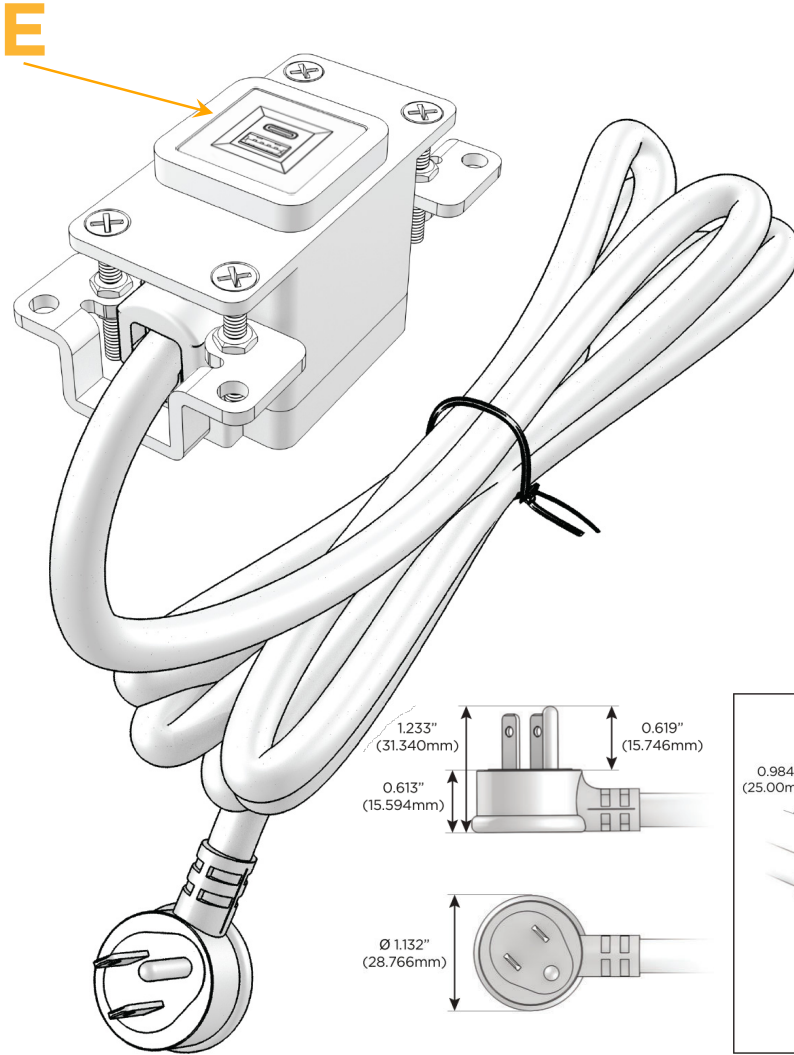

M-POWER-1T

AC POWER & DATA CONNECTIVITY SOLUTION

M-POWER-1TW-E-APAB

Specs:

Modules/Ports:

- E USB-A & USB-C (20W)

Distributed by

Mormax Company, Inc.

8 Westchester Plaza

Elmsford, NY 10523

914-699-0101

sales@mormax.com

mormax.com