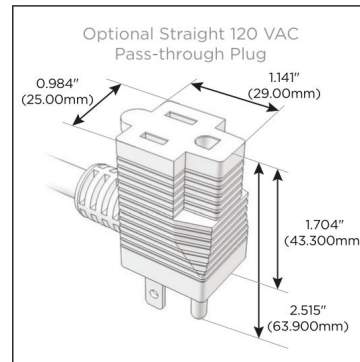

M-POWER-1T

AC POWER & DATA CONNECTIVITY SOLUTION

M-POWER-1TW-E-APAB

Specs:

Modules/Ports:

- E USB-A & USB-C (20W)

Distributed by

Mormax Company, Inc.

8 Westchester Plaza

Elmsford, NY 10523

914-699-0101

sales@mormax.com

mormax.com