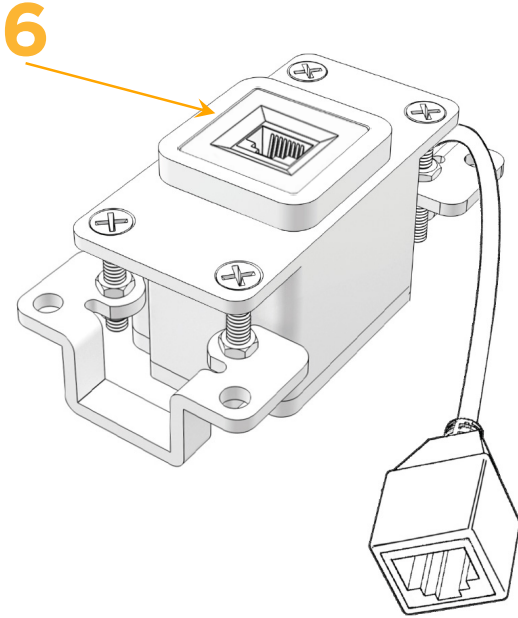

M-POWER-1T

AC POWER & DATA CONNECTIVITY SOLUTION

M-POWER-1TW-6-S3AB

Specs:

Modules/Ports:

6 CAT 6

Distributed by

Mormax Company, Inc.

8 Westchester Plaza

Elmsford, NY 10523

914-699-0101

sales@mormax.com

mormax.com