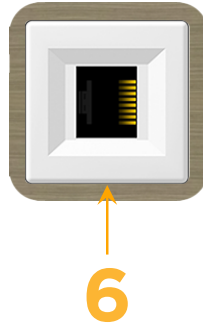

Bezel Finish: **ANTIQUED ARCHITECTURAL BRONZE (ABS)**

Custom Finishes Available M-POWER-1TW-6-BZ5AAB

Features:

Module/Port Options:

- A** Tamper Resistant AC Receptacle
- E** USB-A & USB-C (20W)
- M** Double USB-A (Fast Charging Ports - 18W)
- H** HDMI
- 6** CAT 6
- 12** RJ 12
- X** Switched AC
- Y** 3-Way Switch (Low Voltage)
- V** USB-C (45W High Speed Charging Port)
- S** USB-C (25W High Speed Charging Port)
- R** Switched AC (Rocker Switch)
- D** Dimmer Switch