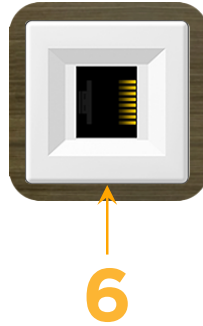

M-POWER-1T

AC POWER & DATA CONNECTIVITY SOLUTION

M-POWER-1TW-6-APAB

Distributed by

Mormax Company, Inc.

8 Westchester Plaza

Elmsford, NY 10523

914-699-0101

sales@mormax.com

mormax.com

Metro Light & Power's line of power & data solutions offers sophisticated design elements combined with greater ease of installation. Streamlined and low-profile, enhanced by side-exiting cords, our outlets advance the industry with their cutting edge look and feel. We believe flexibility is key, and we provide a variety of mounting options, including the ability to mount in limited spaces. Our outlets are available in many finishes and configurations, in addition to a custom color and finish capability for our clients.

Bezel Finish: **SPECIAL ANTIQUE BRONZE (ABS)**

Custom Finishes Available M-POWER-1TW-6-APAB

Features:

Module/Port Options:

- **A** Tamper Resistant AC Receptacle
- **E** USB-A & USB-C (20W)
- **M** Double USB-A (Fast Charging Ports - 18W)
- **H** HDMI
- **6** CAT 6
- **12** RJ 12
- **X** Switched AC
- **Y** 3-Way Switch (Low Voltage)
- **V** USB-C (45W High Speed Charging Port)
- **S** USB-C (25W High Speed Charging Port)
- **R** Switched AC (Rocker Switch)
- **D** Dimmer Switch

Plug:

Supplied with Low Profile Flat 45° Angle 120 VAC Plug

Optional Standard Straight 120 VAC Plug

Optional Straight 120 VAC Pass-through Plug

- CLEAN, COMPACT DESIGN
- STREAMLINED
- LOW PROFILE
- SIDE-EXITING CORDS
- PLUG & PLAY
- 6' AC CORD & PLUG (FLAT PLUG STANDARD)
- CUSTOMIZABLE CONFIGURATIONS AND FINISHES
- UL LISTED FOR MOUNTING IN FURNITURE
- 15A