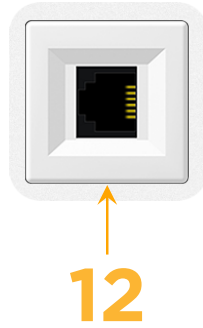

M-POWER-1T

AC POWER & DATA CONNECTIVITY SOLUTION

M-POWER-1TW-12-WB

Distributed by

Mormax Company, Inc.

8 Westchester Plaza

Elmsford, NY 10523

914-699-0101

sales@mormax.com

mormax.com

Metro Light & Power's line of power & data solutions offers sophisticated design elements combined with greater ease of installation. Streamlined and low-profile, enhanced by side-exiting cords, our outlets advance the industry with their cutting edge look and feel. We believe flexibility is key, and we provide a variety of mounting options, including the ability to mount in limited spaces. Our outlets are available in many finishes and configurations, in addition to a custom color and finish capability for our clients.

Bezel Finish: **WHITE (STEEL)**

Custom Finishes Available M-POWER-1TW-12-WB

Features:

Module/Port Options:

- **A** Tamper Resistant AC Receptacle
- **E** USB-A & USB-C (20W)
- **M** Double USB-A (Fast Charging Ports - 18W)
- **H** HDMI
- **6** CAT 6
- **12** RJ 12
- **X** Switched AC
- **Y** 3-Way Switch (Low Voltage)
- **V** USB-C (45W High Speed Charging Port)
- **S** USB-C (25W High Speed Charging Port)
- **R** Switched AC (Rocker Switch)
- **D** Dimmer Switch

Plug:

Supplied with Low Profile Flat 45° Angle 120 VAC Plug

Optional Standard Straight 120 VAC Plug

Optional Straight 120 VAC Pass-through Plug

- CLEAN, COMPACT DESIGN
- STREAMLINED
- LOW PROFILE
- SIDE-EXITING CORDS
- PLUG & PLAY
- 6' AC CORD & PLUG (FLAT PLUG STANDARD)
- CUSTOMIZABLE CONFIGURATIONS AND FINISHES
- UL LISTED FOR MOUNTING IN FURNITURE
- 15A