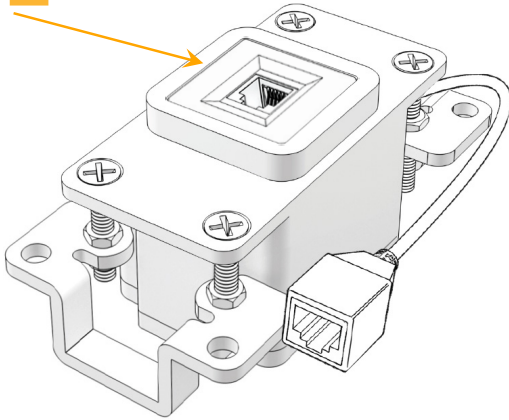

M-POWER-1T

AC POWER & DATA CONNECTIVITY SOLUTION

M-POWER-1TW-12-WB

Specs:

Modules/Ports:

12 RJ 12

Distributed by

Mormax Company, Inc.

8 Westchester Plaza

Elmsford, NY 10523

914-699-0101

sales@mormax.com

mormax.com

12