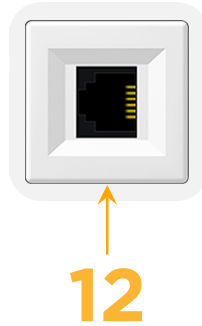

Features:

Module/Port Options:

- **A** Tamper Resistant AC Receptacle
- **E** USB-A & USB-C (20W)
- **M** Double USB-A (Fast Charging Ports - 18W)
- **H** HDMI
- **6** CAT 6
- **12** RJ 12
- **X** Switched AC
- **Y** 3-Way Switch (Low Voltage)
- **V** USB-C (45W High Speed Charging Port)
- **S** USB-C (25W High Speed Charging Port)
- **R** Switched AC (Rocker Switch)
- **D** Dimmer Switch

Plug:

Supplied with Low Profile Flat 45° Angle 120 VAC Plug

Optional Standard Straight 120 VAC Plug

Optional Straight 120 VAC Pass-through Plug

- CLEAN, COMPACT DESIGN
- STREAMLINED
- LOW PROFILE
- SIDE-EXITING CORDS
- PLUG & PLAY
- 6' AC CORD & PLUG (FLAT PLUG STANDARD)
- CUSTOMIZABLE CONFIGURATIONS AND FINISHES
- UL LISTED FOR MOUNTING IN FURNITURE
- 15A