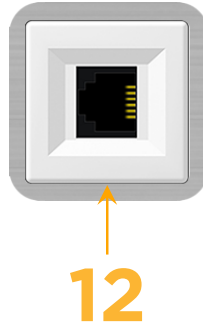

M-POWER-1T

AC POWER & DATA CONNECTIVITY SOLUTION

M-POWER-1TW-12-SS4B

Distributed by

Mormax Company, Inc.

8 Westchester Plaza

Elmsford, NY 10523

914-699-0101

sales@mormax.com

mormax.com

Metro Light & Power's line of power & data solutions offers sophisticated design elements combined with greater ease of installation. Streamlined and low-profile, enhanced by side-exiting cords, our outlets advance the industry with their cutting edge look and feel. We believe flexibility is key, and we provide a variety of mounting options, including the ability to mount in limited spaces. Our outlets are available in many finishes and configurations, in addition to a custom color and finish capability for our clients.

Bezel Finish: **STAINLESS STEEL BRUSHED**

Custom Finishes Available M-POWER-1TW-12-SS4B

Features:

Module/Port Options:

- **A** Tamper Resistant AC Receptacle
- **E** USB-A & USB-C (20W)
- **M** Double USB-A (Fast Charging Ports - 18W)
- **H** HDMI
- **6** CAT 6
- **12** RJ 12
- **X** Switched AC
- **Y** 3-Way Switch (Low Voltage)
- **V** USB-C (45W High Speed Charging Port)
- **S** USB-C (25W High Speed Charging Port)
- **R** Switched AC (Rocker Switch)
- **D** Dimmer Switch

Plug:

Supplied with Low Profile Flat 45° Angle 120 VAC Plug

Optional Standard Straight 120 VAC Plug

Optional Straight 120 VAC Pass-through Plug

- CLEAN, COMPACT DESIGN
- STREAMLINED
- LOW PROFILE
- SIDE-EXITING CORDS
- PLUG & PLAY
- 6' AC CORD & PLUG (FLAT PLUG STANDARD)
- CUSTOMIZABLE CONFIGURATIONS AND FINISHES
- UL LISTED FOR MOUNTING IN FURNITURE
- 15A