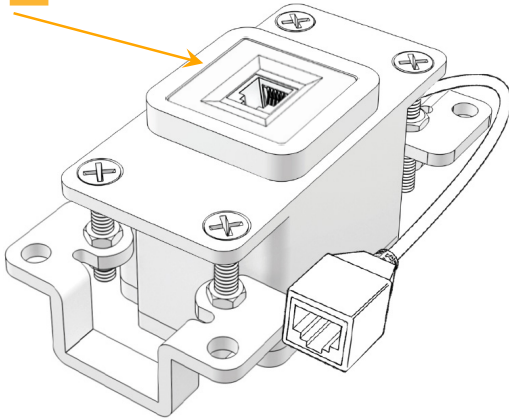

M-POWER-1T

AC POWER & DATA CONNECTIVITY SOLUTION

M-POWER-1TW-12-SS4B

Specs:

Modules/Ports:

12 RJ 12

Distributed by

Mormax Company, Inc.

8 Westchester Plaza

Elmsford, NY 10523

914-699-0101

sales@mormax.com

mormax.com

12