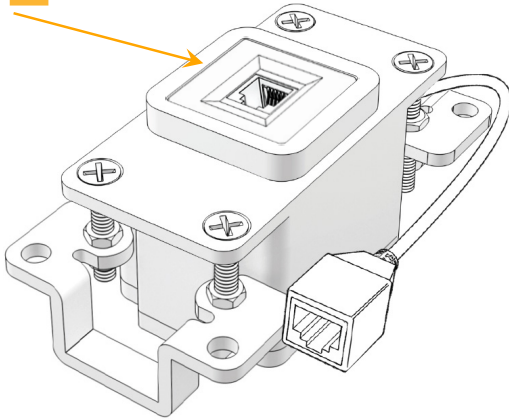

M-POWER-1T

AC POWER & DATA CONNECTIVITY SOLUTION

M-POWER-1TW-12-S3AB

Specs:

Modules/Ports:

12 RJ 12

Distributed by

Mormax Company, Inc.

8 Westchester Plaza

Elmsford, NY 10523

914-699-0101

sales@mormax.com

mormax.com

12