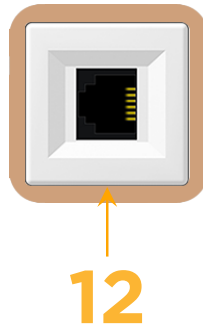

sales@mormax.com

mormax.com

Metro Light & Power's line of power & data solutions offers sophisticated design elements combined with greater ease of installation. Streamlined and low-profile, enhanced by side-exiting cords, our outlets advance the industry with their cutting edge look and feel. We believe flexibility is key, and we provide a variety of mounting options, including the ability to mount in limited spaces. Our outlets are available in many finishes and configurations, in addition to a custom color and finish capability for our clients.

Bezel Finish: **COPPER (ABS)**

Custom Finishes Available M-POWER-1TW-12-CUAB

Features:

Module/Port Options:

- A** Tamper Resistant AC Receptacle
- E** USB-A & USB-C (20W)
- M** Double USB-A (Fast Charging Ports - 18W)
- H** HDMI
- 6** CAT 6
- 12** RJ 12
- X** Switched AC
- Y** 3-Way Switch (Low Voltage)
- V** USB-C (45W High Speed Charging Port)
- S** USB-C (25W High Speed Charging Port)
- R** Switched AC (Rocker Switch)
- D** Dimmer Switch

Plug:

Supplied with Low Profile Flat 45° Angle 120 VAC Plug

Optional Standard Straight 120 VAC Plug

Optional Straight 120 VAC Pass-through Plug

- CLEAN, COMPACT DESIGN
- STREAMLINED
- LOW PROFILE
- SIDE-EXITING CORDS
- PLUG & PLAY
- 6' AC CORD & PLUG (FLAT PLUG STANDARD)
- CUSTOMIZABLE CONFIGURATIONS AND FINISHES
- UL LISTED FOR MOUNTING IN FURNITURE
- 15A