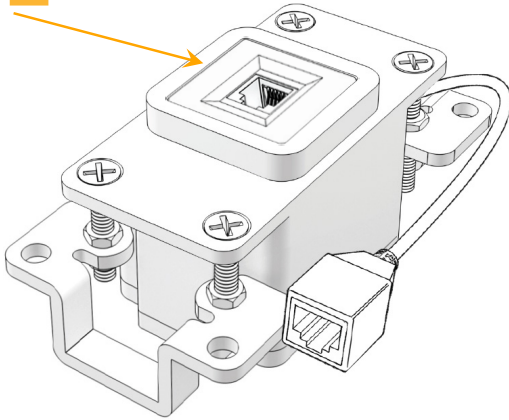

M-POWER-1T

AC POWER & DATA CONNECTIVITY SOLUTION

M-POWER-1TW-12-CUAB

Specs:

Modules/Ports:

12 RJ 12

Distributed by

Mormax Company, Inc.

8 Westchester Plaza

Elmsford, NY 10523

914-699-0101

sales@mormax.com

mormax.com

12