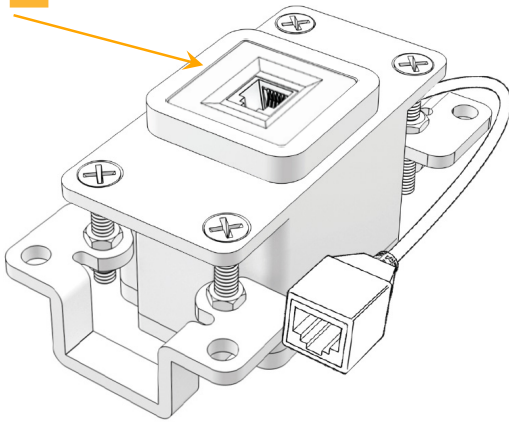

M-POWER-1T

AC POWER & DATA CONNECTIVITY SOLUTION

M-POWER-1TW-12-CHAB

Specs:

Modules/Ports:

12 RJ 12

Distributed by

Mormax Company, Inc.

8 Westchester Plaza

Elmsford, NY 10523

914-699-0101

sales@mormax.com

mormax.com

12