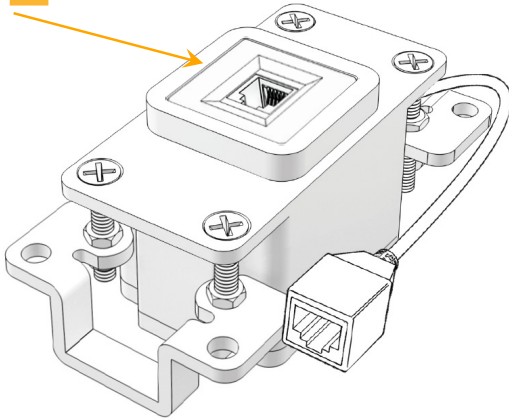

M-POWER-1T

AC POWER & DATA CONNECTIVITY SOLUTION

M-POWER-1TW-12-BZB

Specs:

Modules/Ports:

12 RJ 12

Distributed by

Mormax Company, Inc.

8 Westchester Plaza

Elmsford, NY 10523

914-699-0101

sales@mormax.com

mormax.com

12