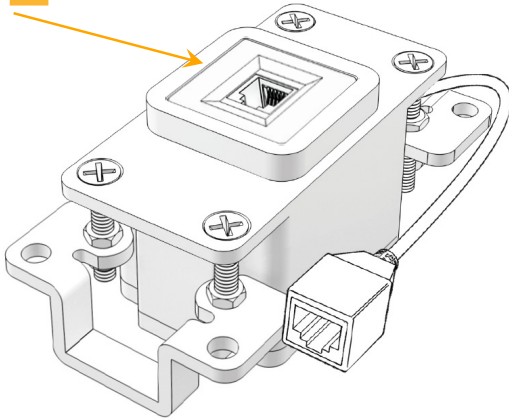

M-POWER-1T

AC POWER & DATA CONNECTIVITY SOLUTION

M-POWER-1TW-12-BZAB

Specs:

Modules/Ports:

12 RJ 12

Distributed by

Mormax Company, Inc.

8 Westchester Plaza

Elmsford, NY 10523

914-699-0101

sales@mormax.com

mormax.com

12