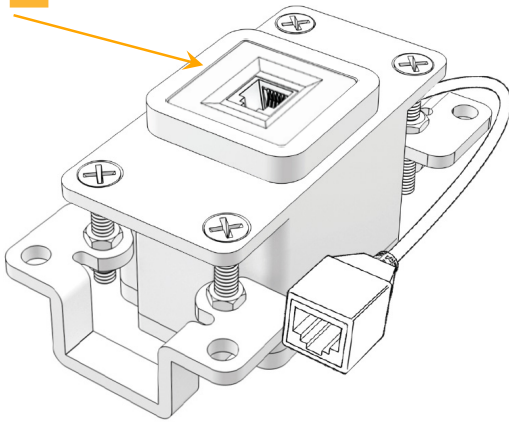

M-POWER-1T

AC POWER & DATA CONNECTIVITY SOLUTION

M-POWER-1TW-12-BZ5AB

Specs:

Modules/Ports:

12 RJ 12

Distributed by

Mormax Company, Inc.

8 Westchester Plaza

Elmsford, NY 10523

914-699-0101

sales@mormax.com

mormax.com

12