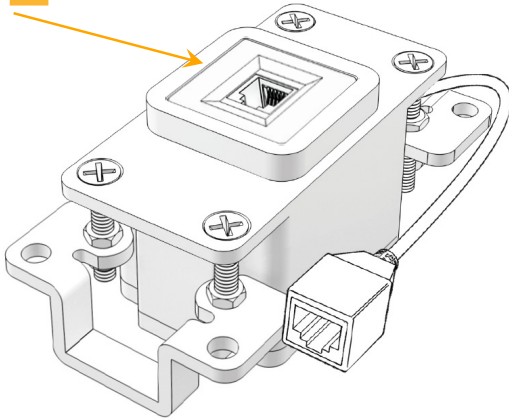

M-POWER-1T

AC POWER & DATA CONNECTIVITY SOLUTION

M-POWER-1TW-12-BZ4B

Specs:

Modules/Ports:

12 RJ 12

Distributed by

Mormax Company, Inc.

8 Westchester Plaza

Elmsford, NY 10523

914-699-0101

sales@mormax.com

mormax.com

12