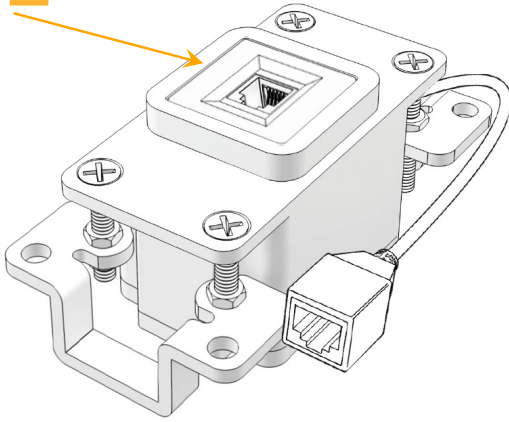

M-POWER-1T

AC POWER & DATA CONNECTIVITY SOLUTION

M-POWER-1TW-12-BRAB

Specs:

Modules/Ports:

12 RJ 12

Distributed by

Mormax Company, Inc.

8 Westchester Plaza

Elmsford, NY 10523

914-699-0101

sales@mormax.com

mormax.com

12