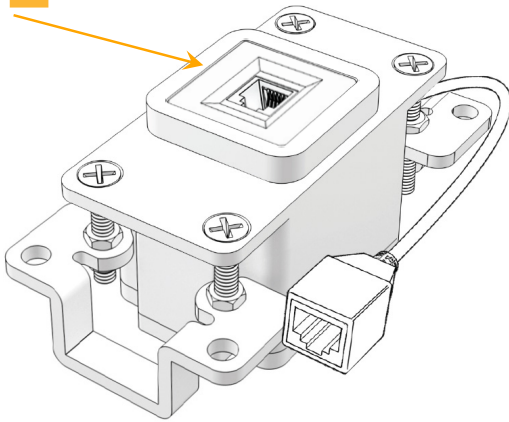

M-POWER-1T

AC POWER & DATA CONNECTIVITY SOLUTION

M-POWER-1TW-12-BRAAB

Specs:

Modules/Ports:

12 RJ 12

Distributed by

Mormax Company, Inc.

8 Westchester Plaza

Elmsford, NY 10523

914-699-0101

sales@mormax.com

mormax.com

12