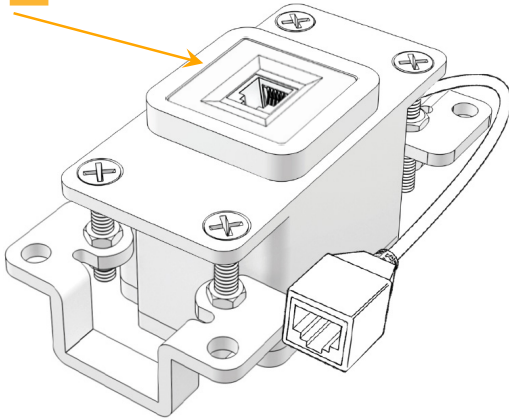

M-POWER-1T

AC POWER & DATA CONNECTIVITY SOLUTION

M-POWER-1TW-12-BB

Specs:

Modules/Ports:

12 RJ 12

Distributed by

Mormax Company, Inc.

8 Westchester Plaza

Elmsford, NY 10523

914-699-0101

sales@mormax.com

mormax.com

12