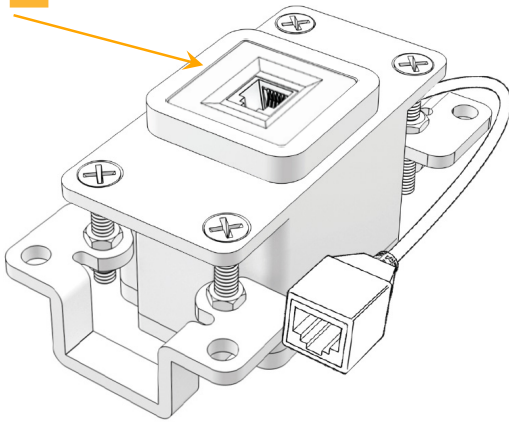

M-POWER-1T

AC POWER & DATA CONNECTIVITY SOLUTION

M-POWER-1TW-12-B2AB

Specs:

Modules/Ports:

12 RJ 12

Distributed by

Mormax Company, Inc.

8 Westchester Plaza

Elmsford, NY 10523

914-699-0101

sales@mormax.com

mormax.com

12