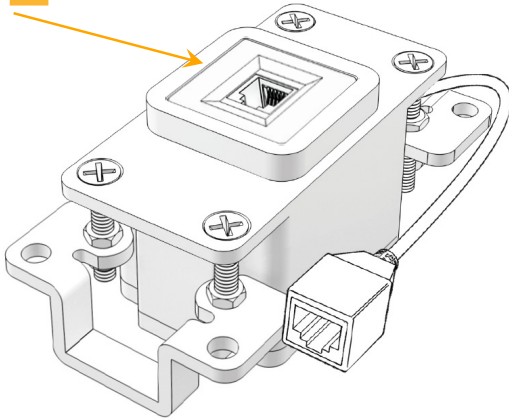

M-POWER-1T

AC POWER & DATA CONNECTIVITY SOLUTION

M-POWER-1TW-12-APAB

Specs:

Modules/Ports:

12 RJ 12

Distributed by

Mormax Company, Inc.

8 Westchester Plaza

Elmsford, NY 10523

914-699-0101

sales@mormax.com

mormax.com

12