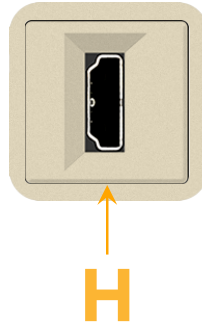

Features:

Module/Port Options:

- **A** Tamper Resistant AC Receptacle
- **E** USB-A & USB-C (20W)
- **M** Double USB-A (Fast Charging Ports - 18W)
- **H** HDMI
- **6** CAT 6
- **12** RJ 12
- **X** Switched AC
- **Y** 3-Way Switch (Low Voltage)
- **V** USB-C (45W High Speed Charging Port)
- **S** USB-C (25W High Speed Charging Port)
- **R** Switched AC (Rocker Switch)
- **D** Dimmer Switch

Plug:

Supplied with Low Profile Flat 45° Angle 120 VAC Plug

Optional Standard Straight 120 VAC Plug

Optional Straight 120 VAC Pass-through Plug

- CLEAN, COMPACT DESIGN
- STREAMLINED
- LOW PROFILE
- SIDE-EXITING CORDS
- PLUG & PLAY
- 6' AC CORD & PLUG (FLAT PLUG STANDARD)
- CUSTOMIZABLE CONFIGURATIONS AND FINISHES
- UL LISTED FOR MOUNTING IN FURNITURE
- 15A