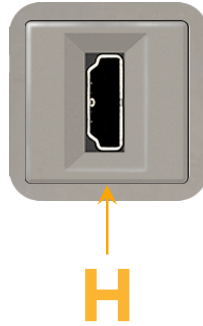

M-POWER-1T

AC POWER & DATA CONNECTIVITY SOLUTION

M-POWER-1TS2-H-S2AB

Distributed by

Mormax Company, Inc.

8 Westchester Plaza

Elmsford, NY 10523

914-699-0101

sales@mormax.com

mormax.com

Metro Light & Power's line of power & data solutions offers sophisticated design elements combined with greater ease of installation. Streamlined and low-profile, enhanced by side-exiting cords, our outlets advance the industry with their cutting edge look and feel. We believe flexibility is key, and we provide a variety of mounting options, including the ability to mount in limited spaces. Our outlets are available in many finishes and configurations, in addition to a custom color and finish capability for our clients.

Bezel Finish: **UNICOLOR™ SATIN NICKEL (ABS)**

Custom Finishes Available M-POWER-1TS2-H-S2AB

Features:

Module/Port Options:

- **A** Tamper Resistant AC Receptacle
- **E** USB-A & USB-C (20W)
- **M** Double USB-A (Fast Charging Ports - 18W)
- **H** HDMI
- **6** CAT 6
- **12** RJ 12
- **X** Switched AC
- **Y** 3-Way Switch (Low Voltage)
- **V** USB-C (45W High Speed Charging Port)
- **S** USB-C (25W High Speed Charging Port)
- **R** Switched AC (Rocker Switch)
- **D** Dimmer Switch

Plug:

Supplied with Low Profile Flat 45° Angle 120 VAC Plug

Optional Standard Straight 120 VAC Plug

Optional Straight 120 VAC Pass-through Plug

- CLEAN, COMPACT DESIGN
- STREAMLINED
- LOW PROFILE
- SIDE-EXITING CORDS
- PLUG & PLAY
- 6' AC CORD & PLUG (FLAT PLUG STANDARD)
- CUSTOMIZABLE CONFIGURATIONS AND FINISHES
- UL LISTED FOR MOUNTING IN FURNITURE
- 15A