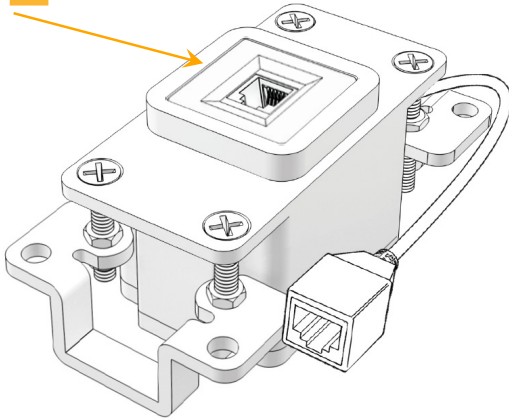

M-POWER-1T

AC POWER & DATA CONNECTIVITY SOLUTION

M-POWER-1TS2-12-S2AB

Specs:

Modules/Ports:

12 RJ 12

Distributed by

Mormax Company, Inc.

8 Westchester Plaza

Elmsford, NY 10523

914-699-0101

sales@mormax.com

mormax.com

12