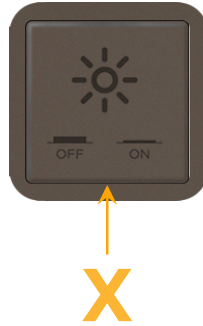

M-POWER-1T

AC POWER & DATA CONNECTIVITY SOLUTION

M-POWER-1TRZ-X-RZAB

Distributed by

Mormax Company, Inc.

8 Westchester Plaza

Elmsford, NY 10523

914-699-0101

sales@mormax.com

mormax.com

Metro Light & Power's line of power & data solutions offers sophisticated design elements combined with greater ease of installation. Streamlined and low-profile, enhanced by side-exiting cords, our outlets advance the industry with their cutting edge look and feel. We believe flexibility is key, and we provide a variety of mounting options, including the ability to mount in limited spaces. Our outlets are available in many finishes and configurations, in addition to a custom color and finish capability for our clients.

Bezel Finish: **UNICOLOR™ OIL RUBBED BRONZE (ABS)**

Custom Finishes Available M-POWER-1TRZ-X-RZAB

Features:

Module/Port Options:

- **A** Tamper Resistant AC Receptacle
- **E** USB-A & USB-C (20W)
- **M** Double USB-A (Fast Charging Ports - 18W)
- **H** HDMI
- **6** CAT 6
- **12** RJ 12
- **X** Switched AC
- **Y** 3-Way Switch (Low Voltage)
- **V** USB-C (45W High Speed Charging Port)
- **S** USB-C (25W High Speed Charging Port)
- **R** Switched AC (Rocker Switch)
- **D** Dimmer Switch

Plug:

Supplied with Low Profile Flat 45° Angle 120 VAC Plug

Optional Standard Straight 120 VAC Plug

Optional Straight 120 VAC Pass-through Plug

- CLEAN, COMPACT DESIGN
- STREAMLINED
- LOW PROFILE
- SIDE-EXITING CORDS
- PLUG & PLAY
- 6' AC CORD & PLUG (FLAT PLUG STANDARD)
- CUSTOMIZABLE CONFIGURATIONS AND FINISHES
- UL LISTED FOR MOUNTING IN FURNITURE
- 15A