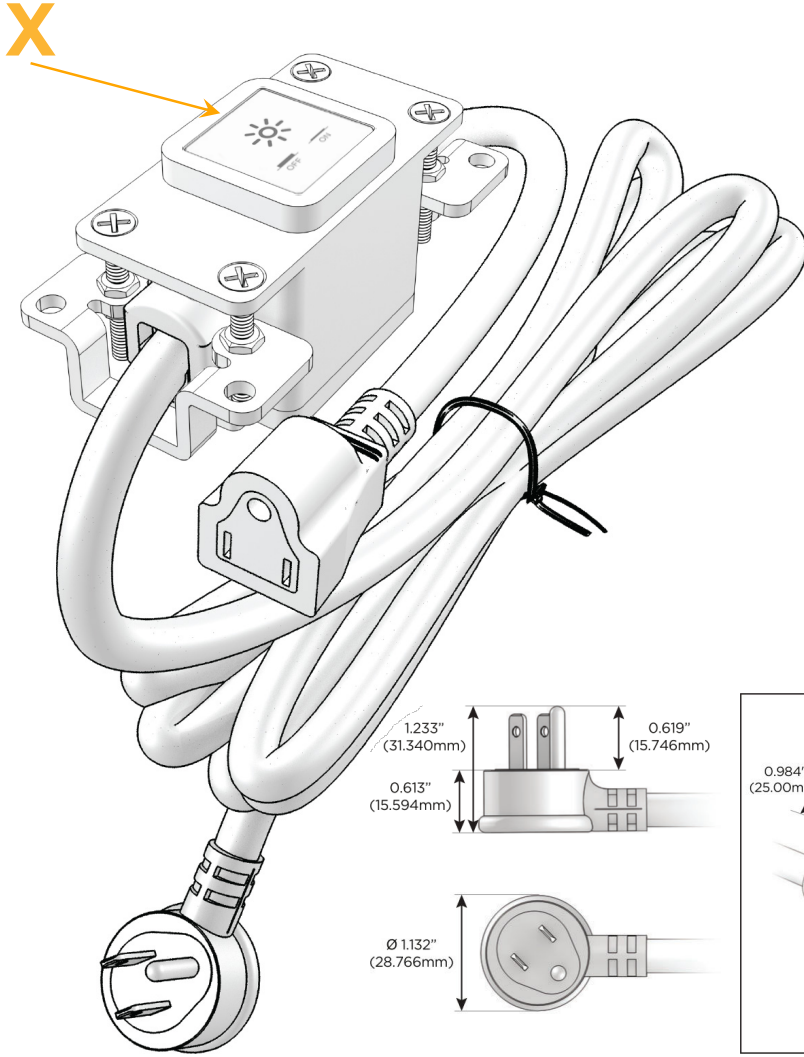

M-POWER-1T

AC POWER & DATA CONNECTIVITY SOLUTION

M-POWER-1TRZ-X-RZAB

Specs:

Modules/Ports:

- X Switched AC

Distributed by

Mormax Company, Inc.

8 Westchester Plaza

Elmsford, NY 10523

914-699-0101

sales@mormax.com

mormax.com