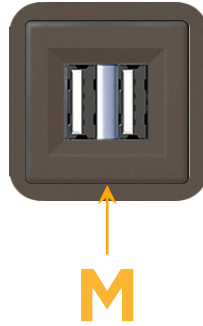

M-POWER-1T

AC POWER & DATA CONNECTIVITY SOLUTION

M-POWER-1TRZ-M-RZAB

Distributed by

Mormax Company, Inc.

8 Westchester Plaza

Elmsford, NY 10523

914-699-0101

sales@mormax.com

mormax.com

Metro Light & Power's line of power & data solutions offers sophisticated design elements combined with greater ease of installation. Streamlined and low-profile, enhanced by side-exiting cords, our outlets advance the industry with their cutting edge look and feel. We believe flexibility is key, and we provide a variety of mounting options, including the ability to mount in limited spaces. Our outlets are available in many finishes and configurations, in addition to a custom color and finish capability for our clients.

Bezel Finish: **UNICOLOR™ OIL RUBBED BRONZE (ABS)**

Custom Finishes Available M-POWER-1TRZ-M-RZAB

Features:

Module/Port Options:

- **A** Tamper Resistant AC Receptacle
- **E** USB-A & USB-C (20W)
- **M** Double USB-A (Fast Charging Ports - 18W)
- **H** HDMI
- **6** CAT 6
- **12** RJ 12
- **X** Switched AC
- **Y** 3-Way Switch (Low Voltage)
- **V** USB-C (45W High Speed Charging Port)
- **S** USB-C (25W High Speed Charging Port)
- **R** Switched AC (Rocker Switch)
- **D** Dimmer Switch

Plug:

Supplied with Low Profile Flat 45° Angle 120 VAC Plug

Optional Standard Straight 120 VAC Plug

Optional Straight 120 VAC Pass-through Plug

- CLEAN, COMPACT DESIGN
- STREAMLINED
- LOW PROFILE
- SIDE-EXITING CORDS
- PLUG & PLAY
- 6' AC CORD & PLUG (FLAT PLUG STANDARD)
- CUSTOMIZABLE CONFIGURATIONS AND FINISHES
- UL LISTED FOR MOUNTING IN FURNITURE
- 15A