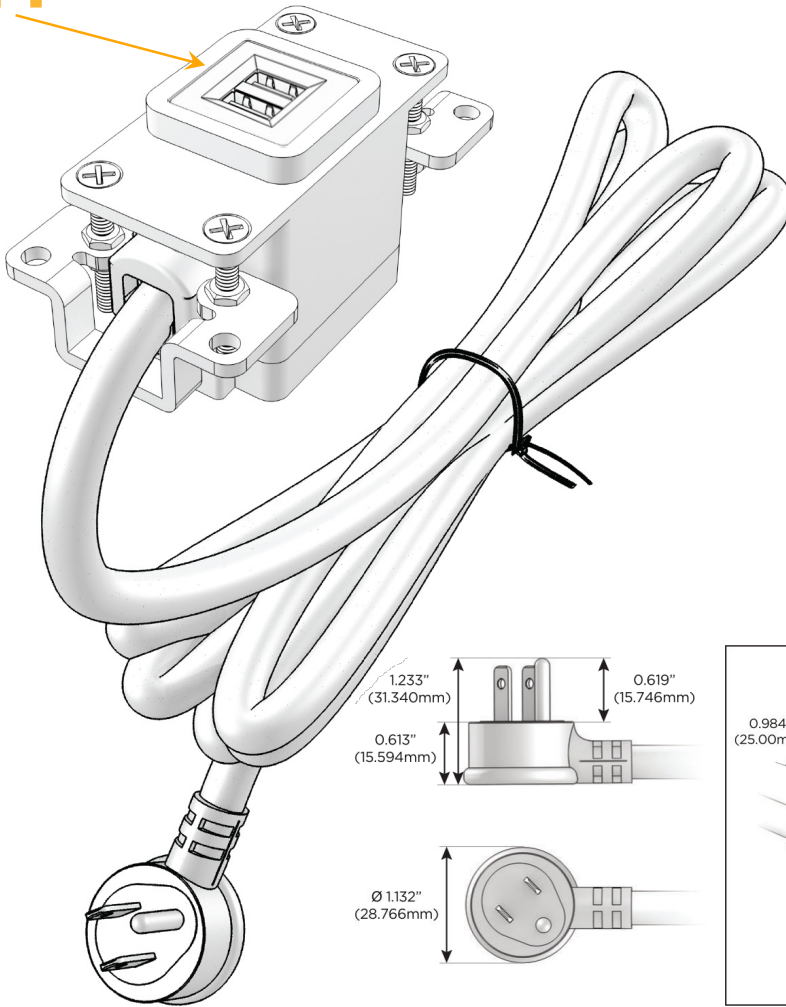

M-POWER-1T

AC POWER & DATA CONNECTIVITY SOLUTION

M-POWER-1TRZ-M-RZAB

Specs:

Modules/Ports:

- **M** Double USB-A (Fast Charging Ports - 18W)

Distributed by

Mormax Company, Inc.

8 Westchester Plaza

Elmsford, NY 10523

914-699-0101

sales@mormax.com

mormax.com

M