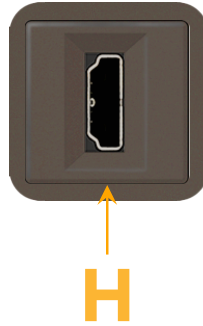

Bezel Finish: **UNICOLOR™ OIL RUBBED BRONZE (ABS)**

Custom Finishes Available M-POWER-1TRZ-H-RZAB

Features:

Module/Port Options:

- A** Tamper Resistant AC Receptacle
- E** USB-A & USB-C (20W)
- M** Double USB-A (Fast Charging Ports - 18W)
- H** HDMI
- 6** CAT 6
- 12** RJ 12
- X** Switched AC
- Y** 3-Way Switch (Low Voltage)
- V** USB-C (45W High Speed Charging Port)
- S** USB-C (25W High Speed Charging Port)
- R** Switched AC (Rocker Switch)
- D** Dimmer Switch

Plug:

Supplied with Low Profile Flat 45° Angle 120 VAC Plug

Optional Standard Straight 120 VAC Plug

Optional Straight 120 VAC Pass-through Plug

- CLEAN, COMPACT DESIGN
- STREAMLINED
- LOW PROFILE
- SIDE-EXITING CORDS
- PLUG & PLAY
- 6' AC CORD & PLUG (FLAT PLUG STANDARD)
- CUSTOMIZABLE CONFIGURATIONS AND FINISHES
- UL LISTED FOR MOUNTING IN FURNITURE
- 15A