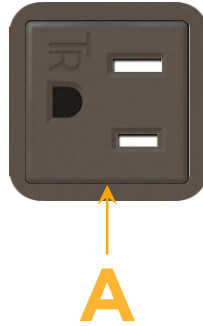

M-POWER-1T

AC POWER & DATA CONNECTIVITY SOLUTION

M-POWER-1TRZ-A-RZAB

Distributed by

Mormax Company, Inc.

8 Westchester Plaza

Elmsford, NY 10523

914-699-0101

sales@mormax.com

mormax.com

Metro Light & Power's line of power & data solutions offers sophisticated design elements combined with greater ease of installation. Streamlined and low-profile, enhanced by side-exiting cords, our outlets advance the industry with their cutting edge look and feel. We believe flexibility is key, and we provide a variety of mounting options, including the ability to mount in limited spaces. Our outlets are available in many finishes and configurations, in addition to a custom color and finish capability for our clients.

Bezel Finish: **UNICOLOR™ OIL RUBBED BRONZE (ABS)**

Custom Finishes Available M-POWER-1TRZ-A-RZAB

Features:

Module/Port Options:

- **A** Tamper Resistant AC Receptacle
- **E** USB-A & USB-C (20W)
- **M** Double USB-A (Fast Charging Ports - 18W)
- **H** HDMI
- **6** CAT 6
- **12** RJ 12
- **X** Switched AC
- **Y** 3-Way Switch (Low Voltage)
- **V** USB-C (45W High Speed Charging Port)
- **S** USB-C (25W High Speed Charging Port)
- **R** Switched AC (Rocker Switch)
- **D** Dimmer Switch

Plug:

Supplied with Low Profile Flat 45° Angle 120 VAC Plug

Optional Standard Straight 120 VAC Plug

Optional Straight 120 VAC Pass-through Plug

- CLEAN, COMPACT DESIGN
- STREAMLINED
- LOW PROFILE
- SIDE-EXITING CORDS
- PLUG & PLAY
- 6' AC CORD & PLUG (FLAT PLUG STANDARD)
- CUSTOMIZABLE CONFIGURATIONS AND FINISHES
- UL LISTED FOR MOUNTING IN FURNITURE
- 15A