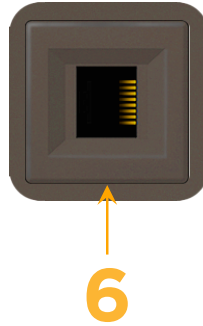

M-POWER-1T

AC POWER & DATA CONNECTIVITY SOLUTION

M-POWER-1TRZ-6-RZAB

Distributed by

Mormax Company, Inc.

8 Westchester Plaza

Elmsford, NY 10523

914-699-0101

sales@mormax.com

mormax.com

Metro Light & Power's line of power & data solutions offers sophisticated design elements combined with greater ease of installation. Streamlined and low-profile, enhanced by side-exiting cords, our outlets advance the industry with their cutting edge look and feel. We believe flexibility is key, and we provide a variety of mounting options, including the ability to mount in limited spaces. Our outlets are available in many finishes and configurations, in addition to a custom color and finish capability for our clients.

Bezel Finish: **UNICOLOR™ OIL RUBBED BRONZE (ABS)**

Custom Finishes Available M-POWER-1TRZ-6-RZAB

Features:

Module/Port Options:

- **A** Tamper Resistant AC Receptacle
- **E** USB-A & USB-C (20W)
- **M** Double USB-A (Fast Charging Ports - 18W)
- **H** HDMI
- **6** CAT 6
- **12** RJ 12
- **X** Switched AC
- **Y** 3-Way Switch (Low Voltage)
- **V** USB-C (45W High Speed Charging Port)
- **S** USB-C (25W High Speed Charging Port)
- **R** Switched AC (Rocker Switch)
- **D** Dimmer Switch

Plug:

Supplied with Low Profile Flat 45° Angle 120 VAC Plug

Optional Standard Straight 120 VAC Plug

Optional Straight 120 VAC Pass-through Plug

- CLEAN, COMPACT DESIGN
- STREAMLINED
- LOW PROFILE
- SIDE-EXITING CORDS
- PLUG & PLAY
- 6' AC CORD & PLUG (FLAT PLUG STANDARD)
- CUSTOMIZABLE CONFIGURATIONS AND FINISHES
- UL LISTED FOR MOUNTING IN FURNITURE
- 15A