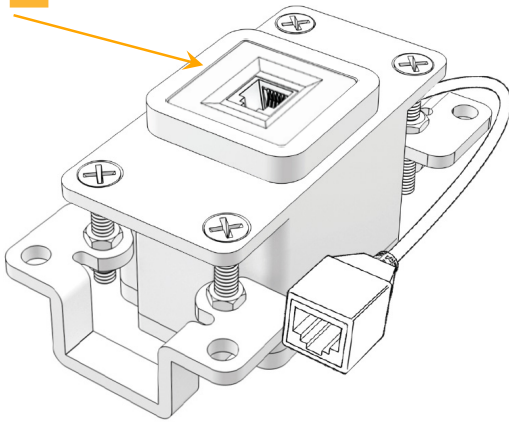

M-POWER-1T

AC POWER & DATA CONNECTIVITY SOLUTION

M-POWER-1TRZ-12-RZAB

Specs:

Modules/Ports:

12 RJ 12

Distributed by

Mormax Company, Inc.

8 Westchester Plaza

Elmsford, NY 10523

914-699-0101

sales@mormax.com

mormax.com

12