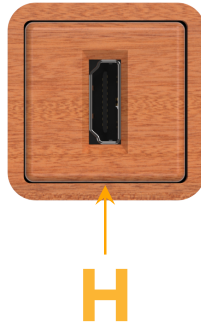

Bezel Finish: **OMNIGRAPHIC™ MAHOGANY (ABS)**

Custom Finishes Available M-POWER-1TMH-H-MHAB

Features:

Module/Port Options:

- A** Tamper Resistant AC Receptacle
- E** USB-A & USB-C (20W)
- M** Double USB-A (Fast Charging Ports - 18W)
- H** HDMI
- 6** CAT 6
- 12** RJ 12
- X** Switched AC
- Y** 3-Way Switch (Low Voltage)
- V** USB-C (45W High Speed Charging Port)
- S** USB-C (25W High Speed Charging Port)
- R** Switched AC (Rocker Switch)
- D** Dimmer Switch

Plug:

Supplied with Low Profile Flat 45° Angle 120 VAC Plug

Optional Standard Straight 120 VAC Plug

Optional Straight 120 VAC Pass-through Plug

- CLEAN, COMPACT DESIGN
- STREAMLINED
- LOW PROFILE
- SIDE-EXITING CORDS
- PLUG & PLAY
- 6' AC CORD & PLUG (FLAT PLUG STANDARD)
- CUSTOMIZABLE CONFIGURATIONS AND FINISHES
- UL LISTED FOR MOUNTING IN FURNITURE
- 15A