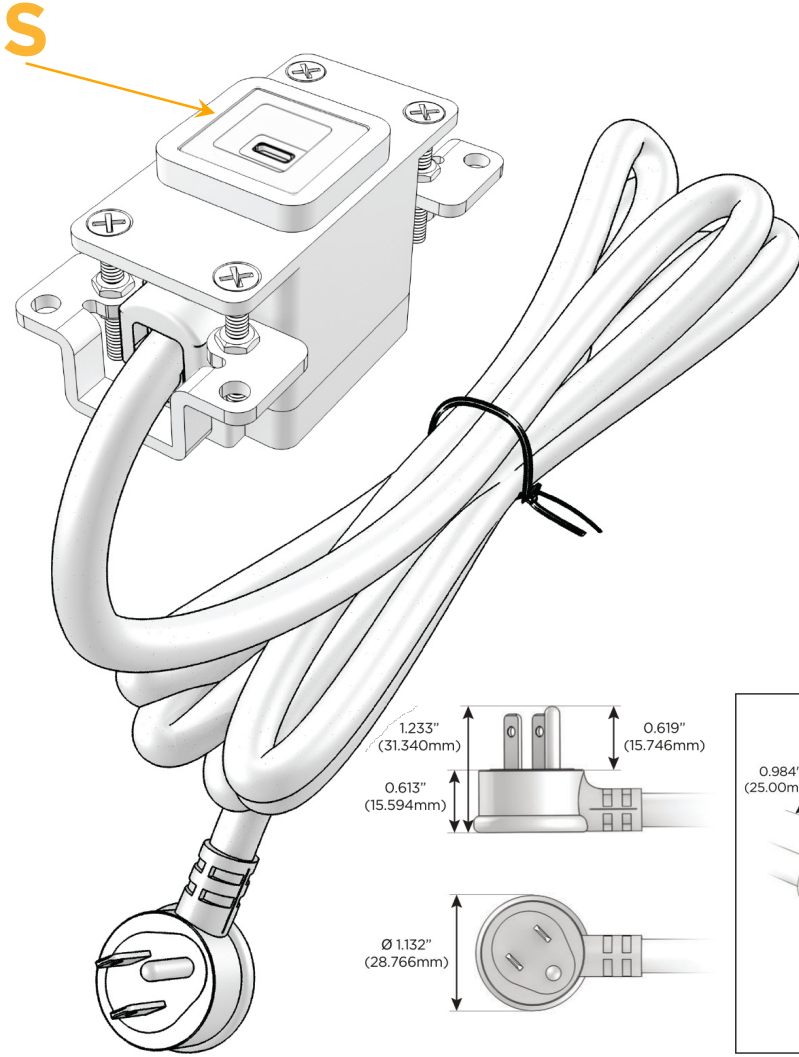

M-POWER-1T

AC POWER & DATA CONNECTIVITY SOLUTION

M-POWER-1TM2-S-M2AB

Specs:

Modules/Ports:

- **S** USB-C (25W High Speed Charging Port)

Distributed by

Mormax Company, Inc.

8 Westchester Plaza

Elmsford, NY 10523

914-699-0101

sales@mormax.com

mormax.com