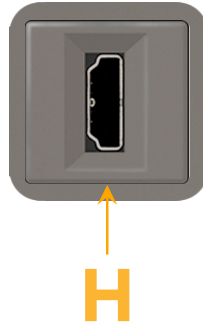

Bezel Finish: **UNICOLOR™ MAGNESIUM (ABS)**

Custom Finishes Available M-POWER-1TM2-H-M2AB

Features:

Module/Port Options:

- A** Tamper Resistant AC Receptacle
- E** USB-A & USB-C (20W)
- M** Double USB-A (Fast Charging Ports - 18W)
- H** HDMI
- 6** CAT 6
- 12** RJ 12
- X** Switched AC
- Y** 3-Way Switch (Low Voltage)
- V** USB-C (45W High Speed Charging Port)
- S** USB-C (25W High Speed Charging Port)
- R** Switched AC (Rocker Switch)
- D** Dimmer Switch

Plug:

Supplied with Low Profile Flat 45° Angle 120 VAC Plug

Optional Standard Straight 120 VAC Plug

Optional Straight 120 VAC Pass-through Plug

- CLEAN, COMPACT DESIGN
- STREAMLINED
- LOW PROFILE
- SIDE-EXITING CORDS
- PLUG & PLAY
- 6' AC CORD & PLUG (FLAT PLUG STANDARD)
- CUSTOMIZABLE CONFIGURATIONS AND FINISHES
- UL LISTED FOR MOUNTING IN FURNITURE
- 15A