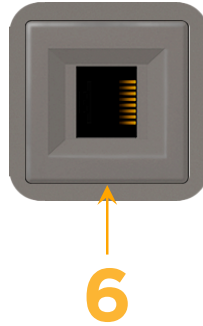

M-POWER-1T

AC POWER & DATA CONNECTIVITY SOLUTION

M-POWER-1TM2-6-M2AB

Distributed by

Mormax Company, Inc.

8 Westchester Plaza

Elmsford, NY 10523

914-699-0101

sales@mormax.com

mormax.com

Metro Light & Power's line of power & data solutions offers sophisticated design elements combined with greater ease of installation. Streamlined and low-profile, enhanced by side-exiting cords, our outlets advance the industry with their cutting edge look and feel. We believe flexibility is key, and we provide a variety of mounting options, including the ability to mount in limited spaces. Our outlets are available in many finishes and configurations, in addition to a custom color and finish capability for our clients.

Bezel Finish: **UNICOLOR™ MAGNESIUM (ABS)**

Custom Finishes Available M-POWER-1TM2-6-M2AB

Features:

Module/Port Options:

- **A** Tamper Resistant AC Receptacle
- **E** USB-A & USB-C (20W)
- **M** Double USB-A (Fast Charging Ports - 18W)
- **H** HDMI
- **6** CAT 6
- **12** RJ 12
- **X** Switched AC
- **Y** 3-Way Switch (Low Voltage)
- **V** USB-C (45W High Speed Charging Port)
- **S** USB-C (25W High Speed Charging Port)
- **R** Switched AC (Rocker Switch)
- **D** Dimmer Switch

Plug:

Supplied with Low Profile Flat 45° Angle 120 VAC Plug

Optional Standard Straight 120 VAC Plug

Optional Straight 120 VAC Pass-through Plug

- CLEAN, COMPACT DESIGN
- STREAMLINED
- LOW PROFILE
- SIDE-EXITING CORDS
- PLUG & PLAY
- 6' AC CORD & PLUG (FLAT PLUG STANDARD)
- CUSTOMIZABLE CONFIGURATIONS AND FINISHES
- UL LISTED FOR MOUNTING IN FURNITURE
- 15A