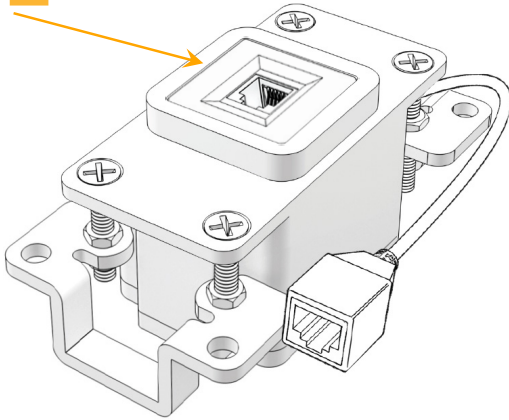

M-POWER-1T

AC POWER & DATA CONNECTIVITY SOLUTION

M-POWER-1TM2-12-M2AB

Specs:

Modules/Ports:

12 RJ 12

Distributed by

Mormax Company, Inc.

8 Westchester Plaza

Elmsford, NY 10523

914-699-0101

sales@mormax.com

mormax.com

12